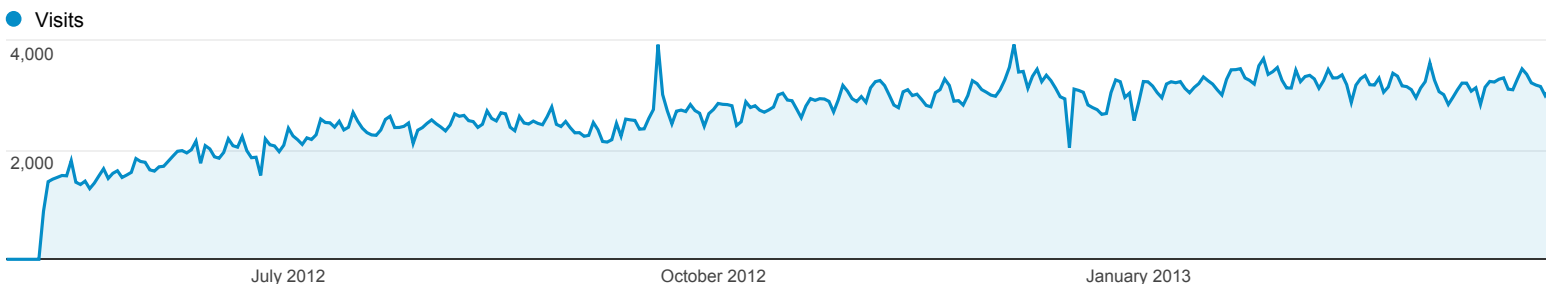

May 1, 2012 - Mar 31, 2013

Search Overview

 % of visits: 38.49%

Explorer

Site Usage

Visits 884,571 % of Total: 38.49% (2,298,251)	Pages / Visit 5.98 Site Avg: 7.31 (-18.21%)	Avg. Visit Duration 00:08:30 Site Avg: 00:10:42 (-20.58%)	% New Visits 45.39% Site Avg: 30.53% (48.68%)	Bounce Rate 47.45% Site Avg: 33.68% (40.90%)
--	--	--	--	---

Keyword	Visits	Pages / Visit	Avg. Visit Duration	% New Visits	Bounce Rate
1. (not provided)	452,024	6.22	00:09:00	39.83%	45.62%
2. failheap challenge	60,590	9.24	00:12:36	10.55%	15.48%
3. failheap	29,288	10.22	00:14:36	14.79%	13.48%
4. http://failheap-challenge.com/forum.php	9,738	20.81	00:30:14	0.00%	7.15%
5. http://failheap-challenge.com/	9,354	10.78	00:15:51	0.78%	7.68%
6. camel spider	5,270	1.30	00:00:15	98.96%	78.03%
7. emma watson ass	2,420	2.41	00:01:30	96.82%	55.83%
8. larkonis trassler eve june 2012	2,247	12.79	00:36:00	0.00%	19.54%
9. http://www.failheap-challenge.com/	2,239	17.99	00:25:58	0.67%	8.22%
10. failheap-challenge	2,129	12.35	00:16:55	9.91%	13.43%
11. fail heap challenge	2,056	10.89	00:12:34	22.71%	12.69%
12. babe thread	1,604	5.28	00:09:16	68.08%	24.06%
13. scrapheap challenge eve	1,566	8.90	00:13:25	27.39%	17.94%
14. mintchip boobs	1,457	10.79	00:16:25	0.41%	12.56%
15. http://failheap-challenge.com/index.php	1,350	7.32	00:13:21	0.00%	13.70%
16. fail heap	1,185	6.86	00:08:13	22.95%	15.95%
17. rethor hammerfists	1,175	8.81	00:14:22	0.00%	8.00%
18. failheap challenge eve	1,086	4.73	00:06:09	8.20%	22.19%
19. terrible failheap	1,084	17.29	00:31:30	0.00%	4.34%
20. failheap-challenge.com	1,065	7.03	00:10:56	4.23%	23.85%
21. sona cosplay	1,020	1.46	00:00:25	95.00%	67.25%
22. zoe madison	987	2.57	00:04:15	89.26%	73.86%
23. failheap challenge	962	7.17	00:10:31	13.72%	13.20%
24. cache: http://failheap-challenge.com/forum.php	918	11.48	00:21:41	0.00%	5.12%
25. failheap challenge eve online	909	7.07	00:09:59	19.36%	20.13%