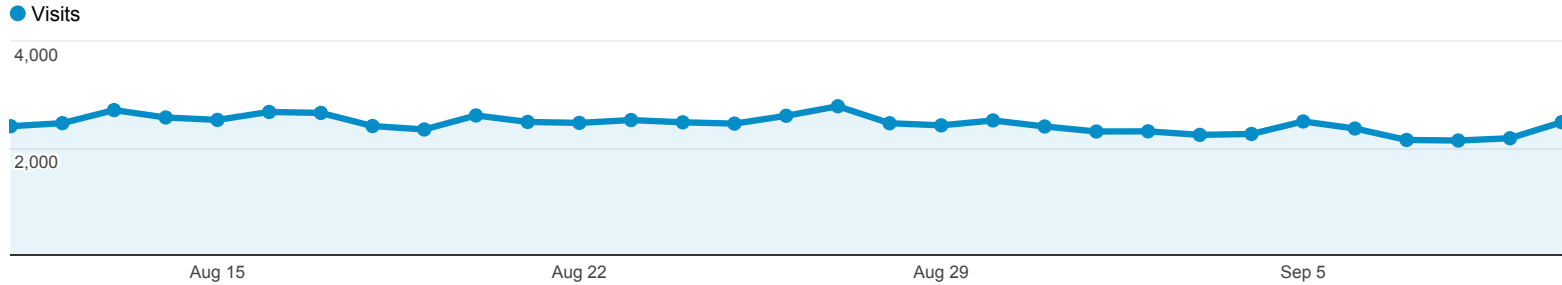

Search Overview

 % of visits: 37.36%

Explorer

Site Usage

Visits <b>75,935</b> % of Total: 37.36% (203,231)	Pages / Visit <b>5.81</b> Site Avg: 7.32 (-20.59%)	Avg. Visit Duration <b>00:08:15</b> Site Avg: 00:10:51 (-23.95%)	% New Visits <b>46.69%</b> Site Avg: 30.15% (54.87%)	Bounce Rate <b>47.51%</b> Site Avg: 32.76% (45.02%)
---	--	--	--	---